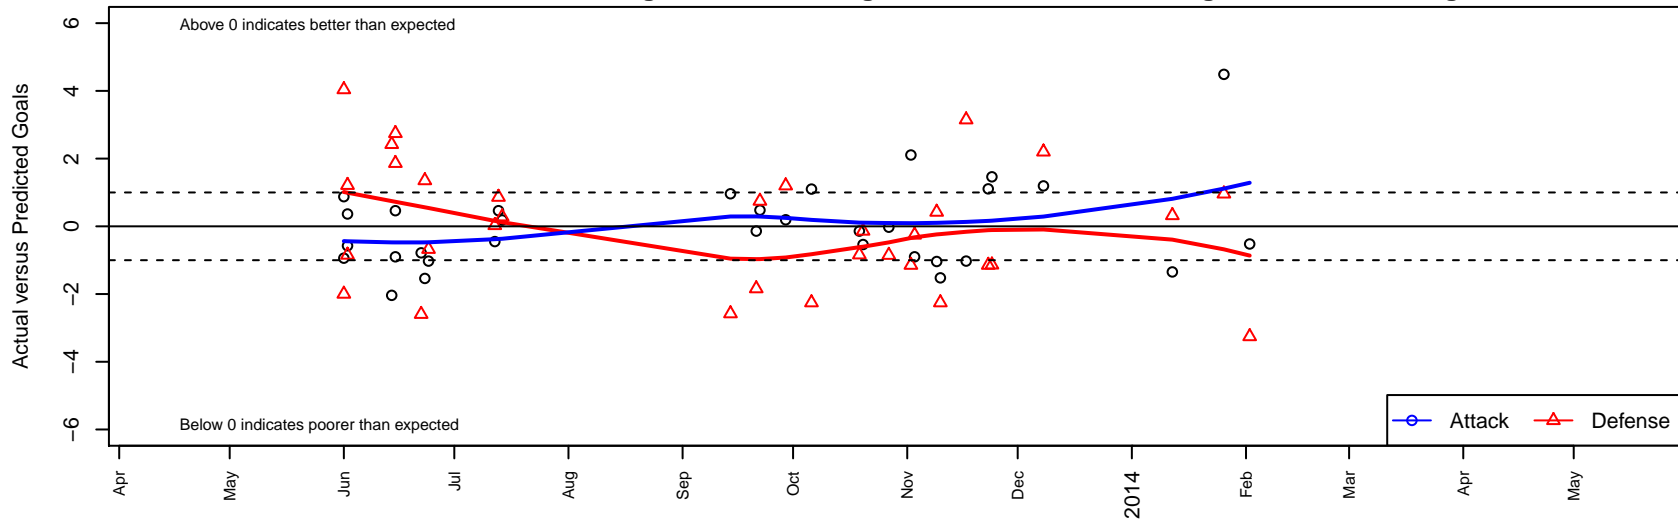

Crossfire Premier 2nd B96

Crossfire Premier SC
 Redmond, WA
 B96 total strength=1559
 attack=22.59 defense=8.52
 fall league = RCL B96 Div 2
 notes= J. James 2012; Hattrup 2013
 alt names used:
 Crossfire Premier B96 Hattrup
 CROSSFIRE PREMIER B96 HATTRUP (WA)
 Crossfire Premier B96-Hattrup-A

Venues played:
 Showcase of Champions Samba U16
 Rainier Challenge Copa U17
 US Club Regionals Premier U16
 Nike Crossfire Challenge Gold U17
 RCL B96 Div 2
 Challenge Cup B96

Crossfire Premier 2nd B96
 Dots are actual minus expected GF (blue circles) and GA (red triangles).
 Blue line is smoothed change in attack strength. Red is smoothed change in defense strength.